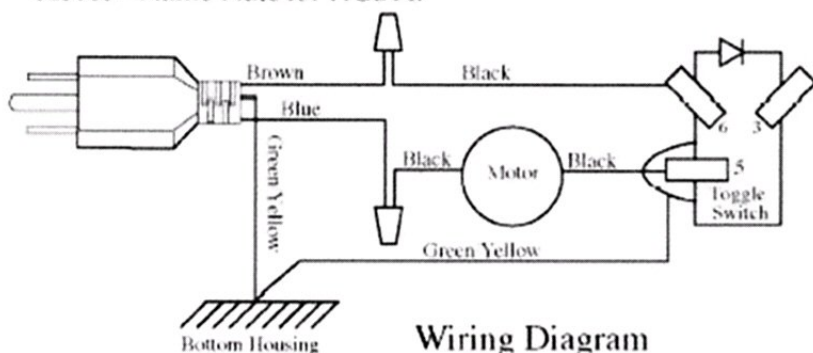

Catalog	Old Model #	New Model #
MMB142	37BL50	HGBPBKP4
MMB14C	37BL75	HGBPBKP4
MMB144		HGBPBKP4
MMC142	37BL52	HGBPBKP4
MMD142	38BL46	HGBPBKP4
HGB147	39BL18	HGBPBKP4

Waring Factory Service Center
314 Ella T. Grasso Ave.
Torrington, CT 06790
Tele. 1-800-269-6640
Fax 860-496-9017
www.waringproducts.com

Illustration #	Part #	Description
30	002436	Screw
31	002943	Washer /lint
32	501658	Lead /green-yellow
33	003565	Cord Set (current production)
	500830	Cord Set (older units)
34	007556	Strain Relief
35	008324	Gasket
36	013963	Bottom Housing Screen (current production)
37	014012	Bottom Housing
38	017239	Screw 4 Req.'d
39	004090	Foot 4 Req.'d
40	003553	Top End Bell
41	007557	Screw 2 Req.'d
42	500584	Field for MMB142, MMB14C, MMD142, HGB147
	500714	Field for MMC142
43	012369	Nut 2 Req.'d
44	500828	Armature
45	013368	Bottom End Bell
46	003555	Brush and Spring 2 Req.'d

Items Not Shown

- 500455 - Lead with Diode-003262 (older units)
- 026061 - Name Plate for MMB142, MMB14C, MMC142 (current production)
- 018274 - Name Plate for MMB142, MMC142 (older units)
- 026040 - Name Plate for MMB144
- 023273 - Name Plate for MMBC
- 019142 - Name Plate for MMD142
- 023863 - Name Plate for HGB147

Motor for (older units)
Limited Availability of Assembly and Parts