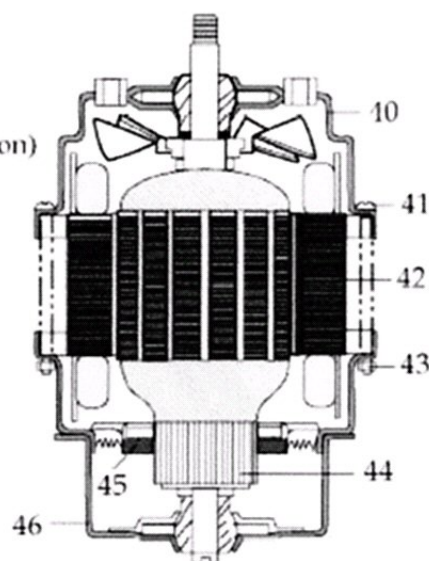

Catalog	Old Model #	New Model #
MMB142	37BL50	HGBPBKP4
MMB14C	37BL75	HGBPBKP4
MMB144		HGBPBKP4
MMC142	37BL52	HGBPBKP4
MMD142	38BL46	HGBPBKP4
HGB147	39BL18	HGBPBKP4

Waring Factory Service Center
314 Ella T. Grasso Ave.
Torrington, CT 06790
Tele. 1-800-269-6640
Fax 860-496-9017
www.waringproducts.com

Illustration #	Part #	Description
30	002436	Screw
31	002943	Washer /lint
32	501658	Lead /green-yellow
33	003565	Cord Set (current production)
	500830	Cord Set (older units)
34	007556	Strain Relief
35	008324	Gasket
36	013963	Bottom Housing Screen (current production)
37	014012	Bottom Housing
38	017239	Screw 4 Req.'d
39	004090	Foot 4 Req.'d
40	003553	Top End Bell
41	007557	Screw 2 Req.'d
42	500584	Field for MMB142, MMB14C, MMD142, HGB147
	500714	Field for MMC142
43	012369	Nut 2 Req.'d
44	500828	Armature
45	013368	Bottom End Bell
46	003555	Brush and Spring 2 Req.'d

Items Not Shown

- 500455 - Lead with Diode-003262 (older units)
- 026061 - Name Plate for MMB142, MMB14C, MMC142 (current production)
- 018274 - Name Plate for MMB142, MMC142 (older units)
- 026040 - Name Plate for MMB144
- 023273 - Name Plate for MMBC
- 019142 - Name Plate for MMD142
- 023863 - Name Plate for HGB147

Motor for (older units)
Limited Availability of Assembly and Parts