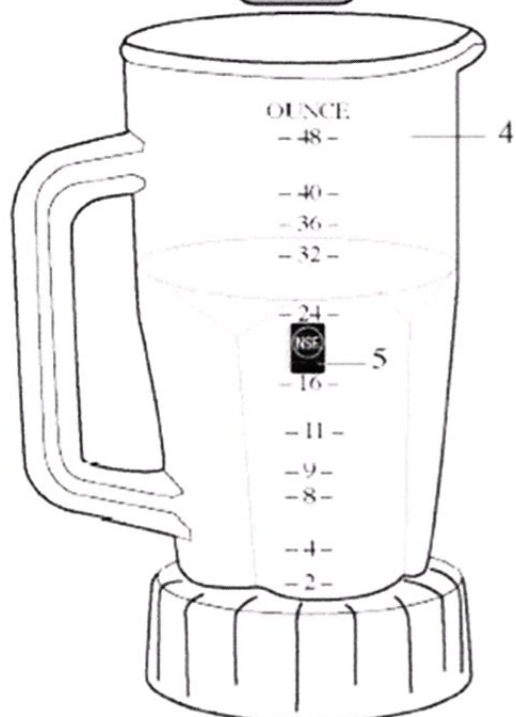

500664 - 2 Piece Lid

502589
Container with Blending Assy.

501832
Blending Assy. Parts

Unit Information

7.5 Amps.

22,000 No Load

1 HP motor

WARING
COMMERCIAL