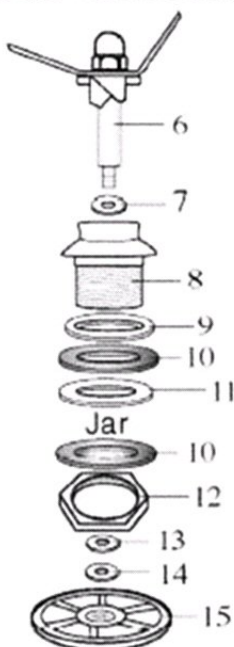

500664 - 2 Piece Lid

502589
Container with Blending Assy.

501832
Blending Assy. Parts

Unit Information

7.5 Amps.

22,000 No Load

1 HP motor

WARING
COMMERCIAL