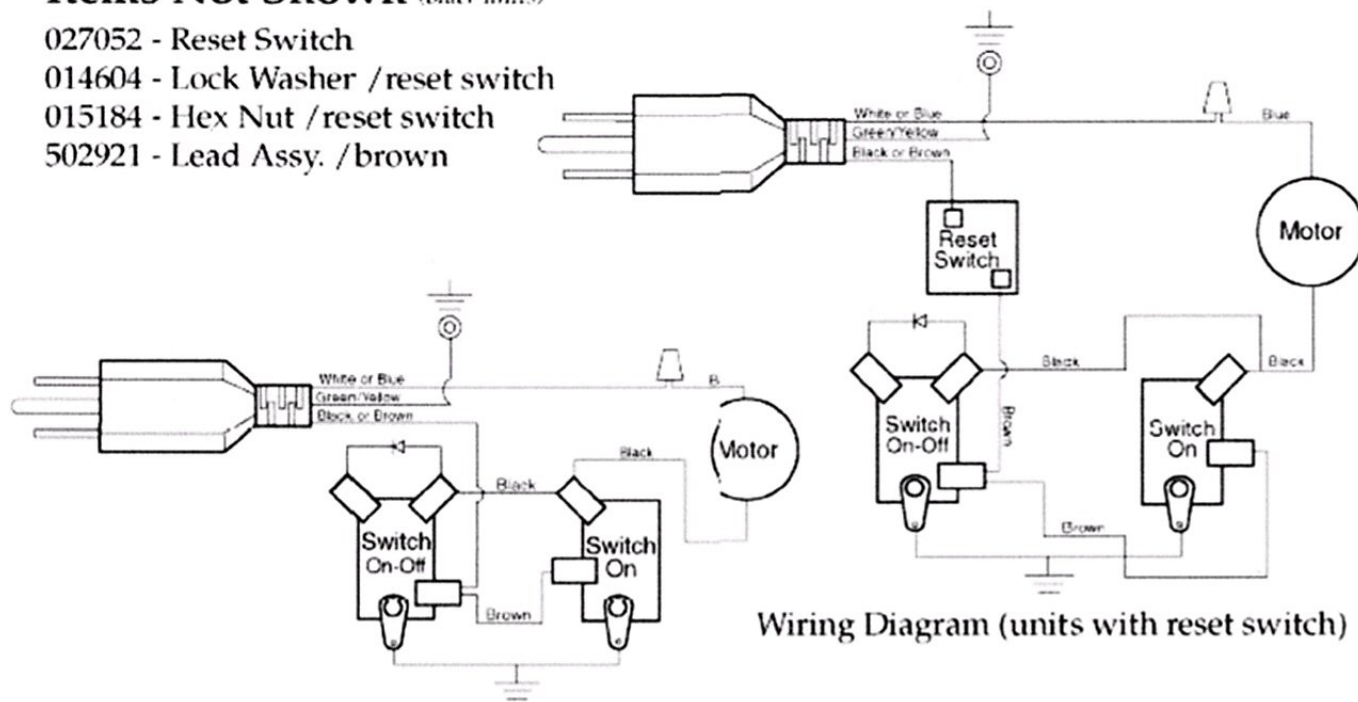

Catalog#	Model
BB180	BB180 MT (Type 25) (current production)
BB180	BB180T
BB180	BB180
BB180S	BB180S MT (Type 25) (current production)
BB180S	BB180S

Illustration #	Part #	Description
27	026276	Screw 4 Req.'d
28	026278	Suction Cup Foot 4 Req.'d
29	026402	Name Plate
30	502833	Black Lead Assy.
31	026800	Switch /Hi-Low-Off (current production)
	012698	Switch /Hi-Low-Off (older units)
32	026369	Switch /momentary On
33	015098	Ring Nut 2 Req.'d
34	502865	Ground Lead Assy.
35	502834	Diode Assy. (003262-diode)
36	502832	Brown Lead Assy.
37	013680	Strain Relief
38	502828	Cord Set (current production)
	502922	Cod Set / with flag terminal (older units)

Items Not Shown (older units)

- 027052 - Reset Switch
- 014604 - Lock Washer /reset switch
- 015184 - Hex Nut /reset switch
- 502921 - Lead Assy. /brown

Wiring Diagram (units with NO reset switch)

Wiring Diagram (units with reset switch)